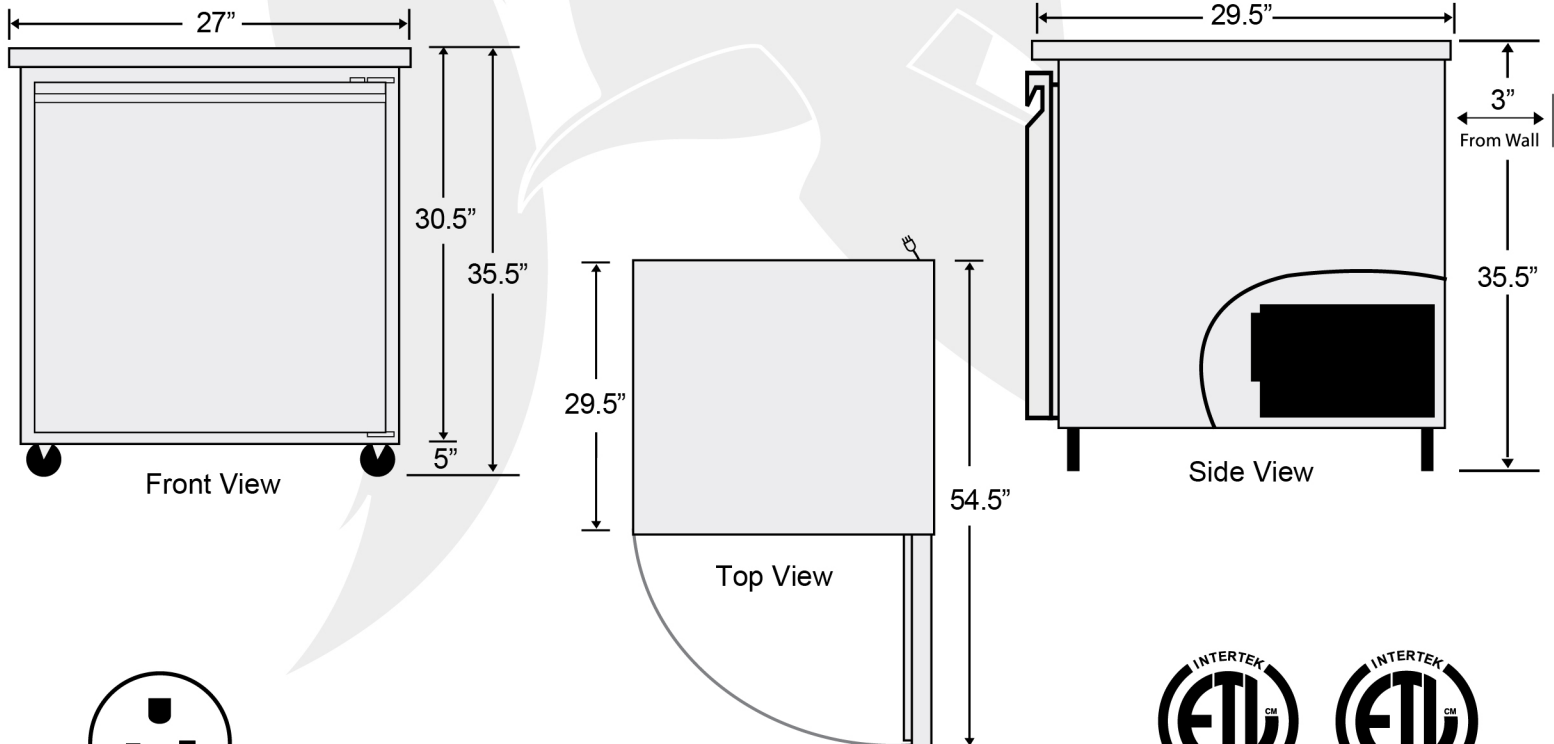

Electrical

Voltage	120
Amps	4.6
Hz	60
Phase	1

NEMA 5-15P