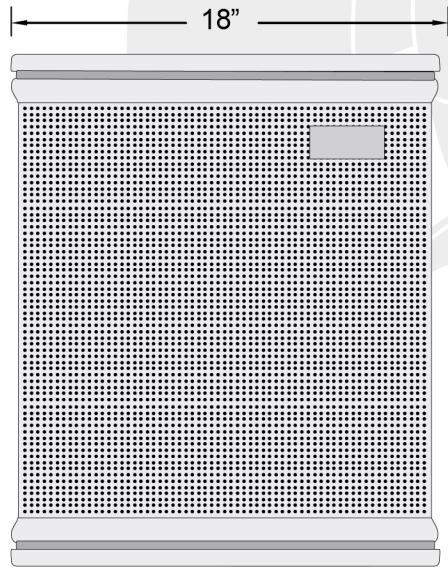

SAPFM-UV-1400 AIR PURIFIER

INCLUDE 1 YEAR PARTS + LABOR

Dimensions

Dimensions ((W x H x D) 18" x 22" x 10.5"
Net Weight 35 lbs

Features

Wall Mountable Yes
Free-Standing Yes
6 Stage Filter Protection Yes
Touch Sensor Operation Yes
Child Lock Yes
Filter Change Reminder Yes
Noise Level 66dB
Area Covered Up to 1400 sq FT Room
Sleep Mode Yes
Auto Mode Yes

Front View

Side View

Top View