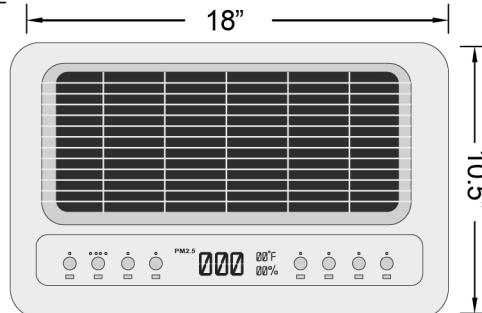

SAPFM-UV-1400 AIR PURIFIER

INCLUDE 1 YEAR PARTS + LABOR

Dimensions

Dimensions ((W x H x D) 18" x 22" x 10.5"
Net Weight 35 lbs

Features

Wall Mountable Yes
Free-Standing Yes
6 Stage Filter Protection Yes
Touch Sensor Operation Yes
Child Lock Yes
Filter Change Reminder Yes
Noise Level 66dB
Area Covered Up to 1400 sq FT Room
Sleep Mode Yes
Auto Mode Yes

6 Stage Filter Protection

1. Composite Filter
2. Hepa Filter
3. Activated Carbon Filter
4. Photo-Catalyst Filter
5. Bacteria Killing UV Lights
6. Anion Negative Ion Generator

Electrical

Voltage 110
Power 65W
Hz 50

Front View

Side View

Top View