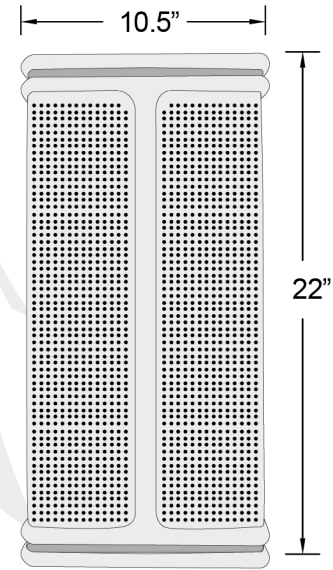

SAPFM-UV-1400 AIR PURIFIER

INCLUDE 1 YEAR PARTS + LABOR

Dimensions

Dimensions ((W x H x D) 18" x 22" x 10.5"
Net Weight 35 lbs

Features

Wall Mountable Yes
Free-Standing Yes
6 Stage Filter Protection Yes
Touch Sensor Operation Yes
Child Lock Yes
Filter Change Reminder Yes
Noise Level 66dB
Area Covered Up to 1400 sq FT Room
Sleep Mode Yes
Auto Mode Yes

6 Stage Filter Protection

1. Composite Filter
2. Hepa Filter
3. Activated Carbon Filter
4. Photo-Catalyst Filter
5. Bacteria Killing UV Lights
6. Anion Negative Ion Generator

Electrical

Voltage 110
Power 65W
Hz 50

Front View

Side View

Top View