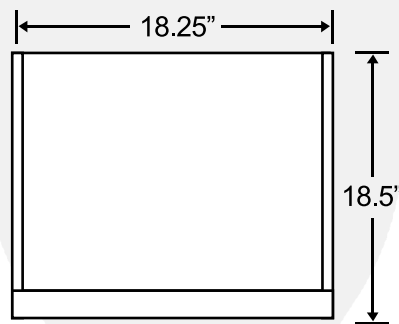

BISON

REFRIGERATION

Includes 2 Year Parts + Labor / 5 Year Compressor Warranty
BRM-2.83 1 Door Countertop Display Refrigerator

Dimensions

Exterior Dimensions (Inches)	18.25" x 18.5" x 36.75"
Interior Dimensions (Inches)	13.8" x 11" x 24.8"
Packaging Dimensions (Inches)	21.3" x 21.2" x 38.7"
Net Volume (cu. ft.)	2.83 cu. ft.
Net Weight	63.8 lbs
Gross Weight	70.4 lbs

Construction

Exterior Material	Painted steel
Liner Material	ABS
Door/Lid Material	Glass Door
Insulation Material	Cyclopentane
# of Doors	1
Self Closing Door	Yes
Lock Mounted	Yes
# of Shelves	3
Feet	4
Lighting	Bulb
Shelf Material	Plastic coated steel
Shelf Load Capacity	13.2 lbs

Cooling

Temperature Range	35° - 50° F
Refrigerant	R600a
Maximum Ambient Temperature Rating	
Defrosting	Automatic
Temperature Display	No
Temperature Controller	Mechanical
Cooling System	Cold Wall
Compressor H/P	1/10
Climate Rating (F)	90

Electrical

Voltage (v/Hz)	115/60
Connection Rating Amps	1.8
Plug Type	5-15p

NEMA 5-15P

COMPLIES WITH ANSI/NSF 7
FOR FOOD SERVICE