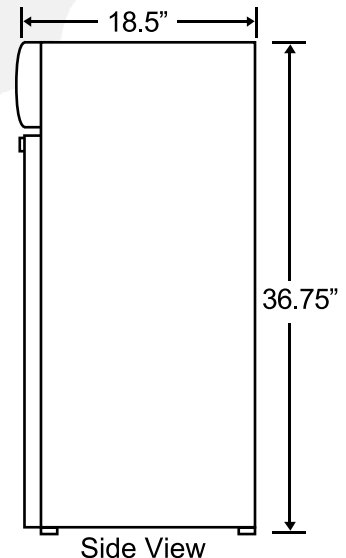

BISON

REFRIGERATION

Includes 2 Year Parts + Labor / 5 Year Compressor Warranty
BRM-2.83 1 Door Countertop Display Refrigerator

Dimensions

Exterior Dimensions (Inches)	18.25" x 18.5" x 36.75"
Interior Dimensions (Inches)	13.8" x 11" x 24.8"
Packaging Dimensions (Inches)	21.3" x 21.2" x 38.7"
Net Volume (cu. ft.)	2.83 cu. ft.
Net Weight	63.8 lbs
Gross Weight	70.4 lbs

Construction

Exterior Material	Painted steel
Liner Material	ABS
Door/Lid Material	Glass Door
Insulation Material	Cyclopentane
# of Doors	1
Self Closing Door	Yes
Lock Mounted	Yes
# of Shelves	3
Feet	4
Lighting	Bulb
Shelf Material	Plastic coated steel
Shelf Load Capacity	13.2 lbs

Cooling

Temperature Range	35° - 50° F
Refrigerant	R600a
Maximum Ambient Temperature Rating	
Defrosting	Automatic
Temperature Display	No
Temperature Controller	Mechanical
Cooling System	Cold Wall
Compressor H/P	1/10
Climate Rating (F)	90

Electrical

Voltage (v/Hz)	115/60
Connection Rating Amps	1.8
Plug Type	5-15p

NEMA 5-15P

COMPLIES WITH ANSI/NSF 7
FOR FOOD SERVICE