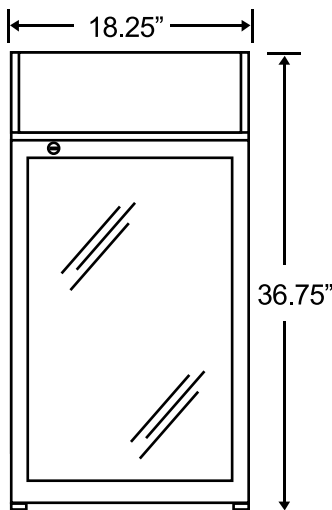

BISON

REFRIGERATION

Includes 2 Year Parts + Labor / 5 Year Compressor Warranty
BRM-2.83 1 Door Countertop Display Refrigerator

Dimensions

Exterior Dimensions (Inches)	18.25" x 18.5" x 36.75"
Interior Dimensions (Inches)	13.8" x 11" x 24.8"
Packaging Dimensions (Inches)	21.3" x 21.2" x 38.7"
Net Volume (cu. ft.)	2.83 cu. ft.
Net Weight	63.8 lbs
Gross Weight	70.4 lbs

Construction

Exterior Material	Painted steel
Liner Material	ABS
Door/Lid Material	Glass Door
Insulation Material	Cyclopentane
# of Doors	1
Self Closing Door	Yes
Lock Mounted	Yes
# of Shelves	3
Feet	4
Lighting	Bulb
Shelf Material	Plastic coated steel
Shelf Load Capacity	13.2 lbs

Cooling

Temperature Range	35° - 50° F
Refrigerant	R600a
Maximum Ambient Temperature Rating	
Defrosting	Automatic
Temperature Display	No
Temperature Controller	Mechanical
Cooling System	Cold Wall
Compressor H/P	1/10
Climate Rating (F)	90

Electrical

Voltage (v/Hz)	115/60
Connection Rating Amps	1.8
Plug Type	5-15p

NEMA 5-15P

COMPLIES WITH ANSI/NSF 7
FOR FOOD SERVICE