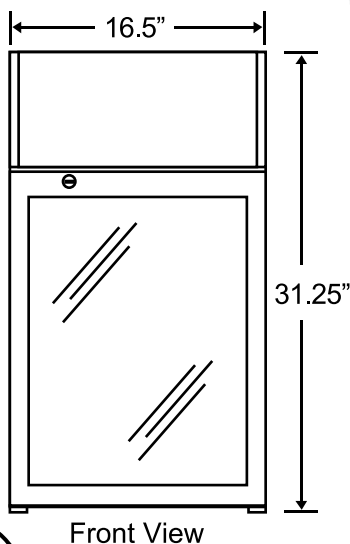

BISON

REFRIGERATION

Includes 2 Year Parts + Labor / 5 Year Compressor Warranty
BRM-1.84 1 Door Countertop Display Refrigerator

Dimensions

Exterior Dimensions (Inches)	16.5" x 18" x 31.25"
Interior Dimensions (Inches)	13" x 10.6" x 19.7"
Packaging Dimensions (Inches)	19.8" x 20.8" x 33.1"
Net Volume (cu. ft.)	1.84 cu. ft.
Net Weight	50.6 lbs
Gross Weight	55 lbs

Construction

Exterior Material	Painted steel
Liner Material	ABS
Door/Lid Material	Glass Door
Insulation Material	Cyclopentane
# of Doors	1
Self Closing Door	Yes
Lock Mounted	Yes
# of Shelves	3
Feet	4
Lighting	Bulb
Shelf Material	Plastic coated steel
Shelf Load Capacity	13.2 lbs

Cooling

Temperature Range	35° - 45° F
Refrigerant	R600a
Maximum Ambient Temperature Rating	
Defrosting	Automatic
Temperature Display	No
Temperature Controller	Mechanical
Cooling System	Cold Wall
Compressor H/P	1/10
Climate Rating (F)	90

Electrical

Voltage (v/Hz)	115/60
Connection Rating Amps	1.6
Plug Type	5-15p

NEMA 5-15P

COMPLIES WITH ANSI/NSF 7
FOR FOOD SERVICE