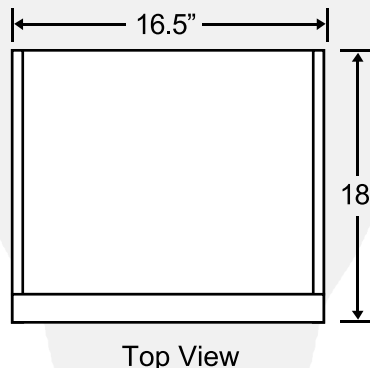

BISON

REFRIGERATION

Includes 2 Year Parts + Labor / 5 Year Compressor Warranty
BRM-1.84 1 Door Countertop Display Refrigerator

Dimensions

Exterior Dimensions (Inches)	16.5" x 18" x 31.25"
Interior Dimensions (Inches)	13" x 10.6" x 19.7"
Packaging Dimensions (Inches)	19.8" x 20.8" x 33.1"
Net Volume (cu. ft.)	1.84 cu. ft.
Net Weight	50.6 lbs
Gross Weight	55 lbs

Construction

Exterior Material	Painted steel
Liner Material	ABS
Door/Lid Material	Glass Door
Insulation Material	Cyclopentane
# of Doors	1
Self Closing Door	Yes
Lock Mounted	Yes
# of Shelves	3
Feet	4
Lighting	Bulb
Shelf Material	Plastic coated steel
Shelf Load Capacity	13.2 lbs

Cooling

Temperature Range	35° - 45° F
Refrigerant	R600a
Maximum Ambient Temperature Rating	
Defrosting	Automatic
Temperature Display	No
Temperature Controller	Mechanical
Cooling System	Cold Wall
Compressor H/P	1/10
Climate Rating (F)	90

Electrical

Voltage (v/Hz)	115/60
Connection Rating Amps	1.6
Plug Type	5-15p

NEMA 5-15P

COMPLIES WITH ANSI/NSF 7
FOR FOOD SERVICE