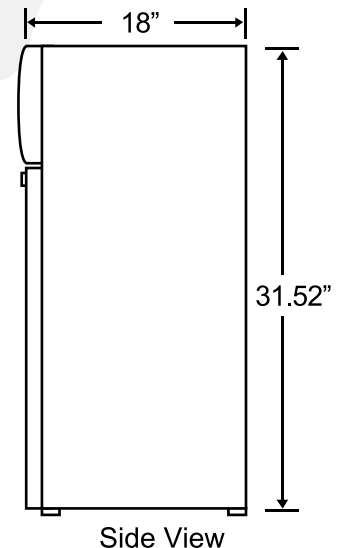

BISON

REFRIGERATION

Includes 2 Year Parts + Labor / 5 Year Compressor Warranty
BRM-1.84 1 Door Countertop Display Refrigerator

Dimensions

Exterior Dimensions (Inches)	16.5" x 18" x 31.25"
Interior Dimensions (Inches)	13" x 10.6" x 19.7"
Packaging Dimensions (Inches)	19.8" x 20.8" x 33.1"
Net Volume (cu. ft.)	1.84 cu. ft.
Net Weight	50.6 lbs
Gross Weight	55 lbs

Construction

Exterior Material	Painted steel
Liner Material	ABS
Door/Lid Material	Glass Door
Insulation Material	Cyclopentane
# of Doors	1
Self Closing Door	Yes
Lock Mounted	Yes
# of Shelves	3
Feet	4
Lighting	Bulb
Shelf Material	Plastic coated steel
Shelf Load Capacity	13.2 lbs

Cooling

Temperature Range	35° - 45° F
Refrigerant	R600a
Maximum Ambient Temperature Rating	
Defrosting	Automatic
Temperature Display	No
Temperature Controller	Mechanical
Cooling System	Cold Wall
Compressor H/P	1/10
Climate Rating (F)	90

Electrical

Voltage (v/Hz)	115/60
Connection Rating Amps	1.6
Plug Type	5-15p

NEMA 5-15P

COMPLIES WITH ANSI/NSF 7
FOR FOOD SERVICE