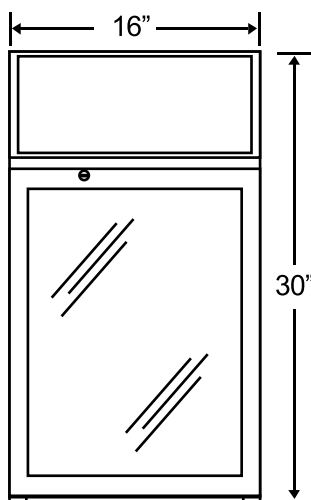

BISON

REFRIGERATION

Includes 2 Year Parts + Labor / 5 Year Compressor Warranty
BRM-1.41 1 Door Countertop Display Refrigerator

Dimensions

Exterior Dimensions (Inches)	16" x 16.5" x 30"
Interior Dimensions (Inches)	12" x 10" x 17.7"
Packaging Dimensions (Inches)	18.3" x 18.4" x 30.8"
Net Volume (cu. ft.)	1.41 cu. ft.
Net Weight	44 lbs
Gross Weight	48.4 lbs

Construction

Exterior Material	Painted steel
Liner Material	ABS
Door/Lid Material	Glass Door
Insulation Material	Cyclopentane
# of Doors	1
Self Closing Door	Yes
Lock Mounted	Yes
# of Shelves	3
Feet	4
Lighting	Bulb
Shelf Material	Plastic coated steel
Shelf Load Capacity	13.2 lbs

Cooling

Temperature Range	35° - 45° F
Refrigerant	R600a
Maximum Ambient Temperature Rating	
Defrosting	Automatic
Temperature Display	No
Temperature Controller	Mechanical
Cooling System	Cold Wall
Compressor H/P	1/10
Climate Rating (F)	90

Electrical

Voltage (v/Hz)	115/60
Connection Rating Amps	1.6
Plug Type	5-15p

Front View