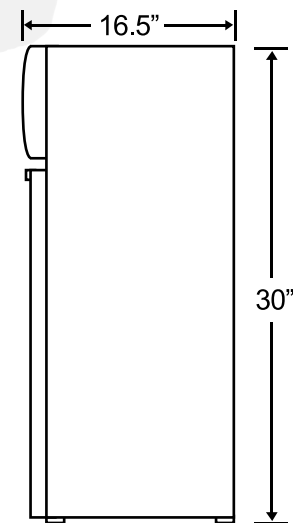

Side View

NEMA 5-15P

COMPLIES WITH ANSI/NSF 7
FOR FOOD SERVICE