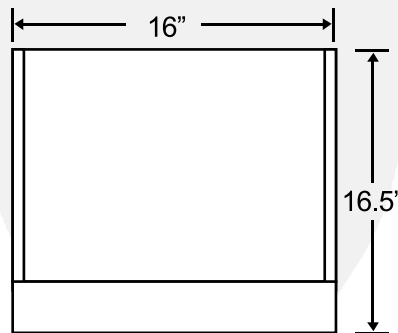

BISON

REFRIGERATION

Includes 2 Year Parts + Labor / 5 Year Compressor Warranty
BRM-1.41 1 Door Countertop Display Refrigerator

Dimensions

Exterior Dimensions (Inches)	16" x 16.5" x 30"
Interior Dimensions (Inches)	12" x 10" x 17.7"
Packaging Dimensions (Inches)	18.3" x 18.4" x 30.8"
Net Volume (cu. ft.)	1.41 cu. ft.
Net Weight	44 lbs
Gross Weight	48.4 lbs

Construction

Exterior Material	Painted steel
Liner Material	ABS
Door/Lid Material	Glass Door
Insulation Material	Cyclopentane
# of Doors	1
Self Closing Door	Yes
Lock Mounted	Yes
# of Shelves	3
Feet	4
Lighting	Bulb
Shelf Material	Plastic coated steel
Shelf Load Capacity	13.2 lbs

Cooling

Temperature Range	35° - 45° F
Refrigerant	R600a
Maximum Ambient Temperature Rating	
Defrosting	Automatic
Temperature Display	No
Temperature Controller	Mechanical
Cooling System	Cold Wall
Compressor H/P	1/10
Climate Rating (F)	90

Electrical

Voltage (v/Hz)	115/60
Connection Rating Amps	1.6
Plug Type	5-15p

Top View

NEMA 5-15P

COMPLIES WITH ANSI/NSF 7
FOR FOOD SERVICE