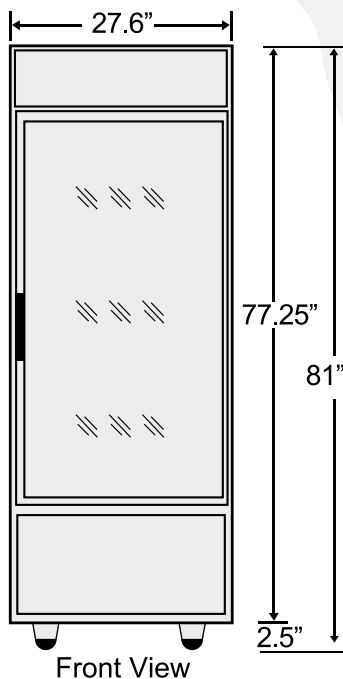

BISON

REFRIGERATION

Units Manufactured Prior 10-1-18

Include 1 Year Parts + Labor / 5 Year Compressor Warranty

Units Manufactured After 10-1-18

Include 2 Year Parts + Labor / 5 Year Compressor Warranty

BGM-21 1 Door Glass Reach-In Refrigerator

Dimensions

Exterior Dimensions (Inches)	27.6" x 31.1" x 81"
Interior Dimensions (Inches)	23.7" x 24.2" x 62.8"
Packaging Dimensions (Inches)	29.3" x 32.5" x 83.5"
Capacity (cu. ft.)	21 cu. ft.
Gross Weight	246 lbs

Construction

Exterior Material	Painted steel
Interior Material	Painted Aluminum
Door/Lid Material	Glass Door
Insulation Material	Cyclopentane
# of Doors	1
Self Closing Door	Yes
Lock Mounted	Yes
# of Shelves	4
Shelf Material	Plastic coated steel
Shelf Load Capacity	90 lbs

Cooling

Temperature Range	33° - 40° F
Refrigerant	R290
Maximum Ambient Temperature Rating	90° F
Defrosting	Automatic
Temperature Display	Yes
Temperature Controller	Digital
Cooling System	Ventilated
Compressor H/P	1/4

Electrical

Voltage (v/Hz)	115/60
Amps	5.14

NEMA 5-15P

COMPLIES WITH ANSI/NSF 7 FOR FOOD SERVICE