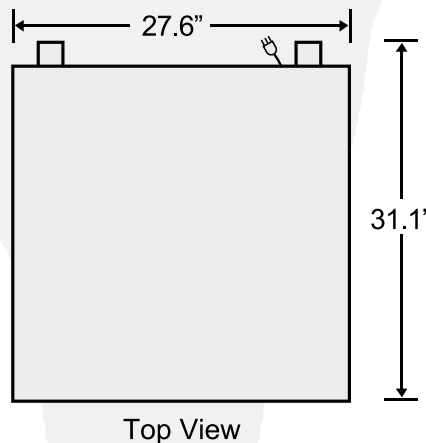

BISON

REFRIGERATION

Units Manufactured Prior 10-1-18

Include 1 Year Parts + Labor / 5 Year Compressor Warranty

Units Manufactured After 10-1-18

Include 2 Year Parts + Labor / 5 Year Compressor Warranty

BGM-21 1 Door Glass Reach-In Refrigerator

Dimensions

Exterior Dimensions (Inches)	27.6" x 31.1" x 81"
Interior Dimensions (Inches)	23.7" x 24.2" x 62.8"
Packaging Dimensions (Inches)	29.3" x 32.5" x 83.5"
Capacity (cu. ft.)	21 cu. ft.
Gross Weight	246 lbs

Construction

Exterior Material	Painted steel
Interior Material	Painted Aluminum
Door/Lid Material	Glass Door
Insulation Material	Cyclopentane
# of Doors	1
Self Closing Door	Yes
Lock Mounted	Yes
# of Shelves	4
Shelf Material	Plastic coated steel
Shelf Load Capacity	90 lbs

Cooling

Temperature Range	33° - 40° F
Refrigerant	R290
Maximum Ambient Temperature Rating	90° F
Defrosting	Automatic
Temperature Display	Yes
Temperature Controller	Digital
Cooling System	Ventilated
Compressor H/P	1/4

Electrical

Voltage (v/Hz)	115/60
Amps	5.14

NEMA 5-15P

COMPLIES WITH ANSI/NSF 7 FOR FOOD SERVICE