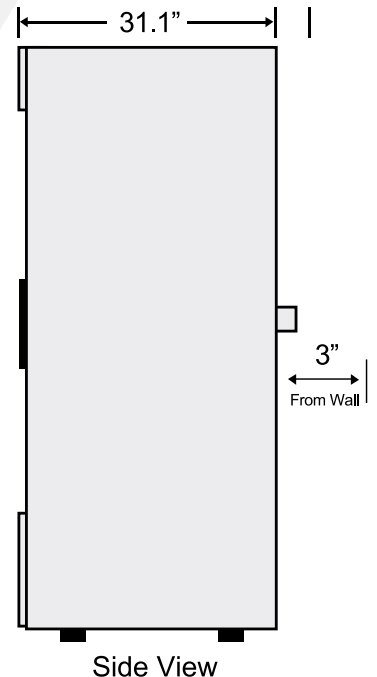

BISON

REFRIGERATION

Units Manufactured Prior 10-1-18

Include 1 Year Parts + Labor / 5 Year Compressor Warranty

Units Manufactured After 10-1-18

Include 2 Year Parts + Labor / 5 Year Compressor Warranty

BGM-21 1 Door Glass Reach-In Refrigerator

Dimensions

Exterior Dimensions (Inches)	27.6" x 31.1" x 81"
Interior Dimensions (Inches)	23.7" x 24.2" x 62.8"
Packaging Dimensions (Inches)	29.3" x 32.5" x 83.5"
Capacity (cu. ft.)	21 cu. ft.
Gross Weight	246 lbs

Construction

Exterior Material	Painted steel
Interior Material	Painted Aluminum
Door/Lid Material	Glass Door
Insulation Material	Cyclopentane
# of Doors	1
Self Closing Door	Yes
Lock Mounted	Yes
# of Shelves	4
Shelf Material	Plastic coated steel
Shelf Load Capacity	90 lbs

Cooling

Temperature Range	33° - 40° F
Refrigerant	R290
Maximum Ambient Temperature Rating	90° F
Defrosting	Automatic
Temperature Display	Yes
Temperature Controller	Digital
Cooling System	Ventilated
Compressor H/P	1/4

Electrical

Voltage (v/Hz)	115/60
Amps	5.14

NEMA 5-15P

COMPLIES WITH ANSI/NSF 7 FOR FOOD SERVICE