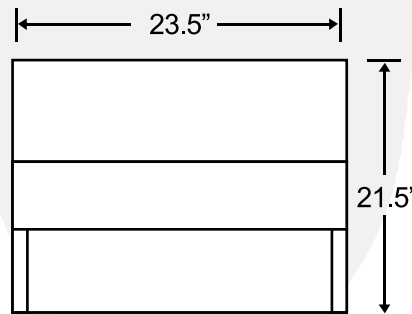

BISON

REFRIGERATION

Includes 2 Year Parts + Labor / 5 Year Compressor Warranty
BFM-4 1 Door Countertop Display Freezer

Dimensions

Exterior Dimensions (Inches)	23.5" x 21.5" x 40"
Interior Dimensions (Inches)	17.8" x 14.2" x 26.8"
Packaging Dimensions (Inches)	26.8" x 23.6" x 42.7"
Net Volume (cu. ft.)	4 cu. ft.
Net Weight	110 lbs
Gross Weight	118.8 lbs

Construction

Exterior Material	Painted steel
Liner Material	Painted Aluminum
Door/Lid Material	Glass Door
Insulation Material	Cyclopentane
# of Doors	1
Self Closing Door	Yes
Lock Mounted	No
# of Shelves	3
Feet	4
Top + Interior Lighting	LED
Shelf Material	Plastic coated steel
Shelf Load Capacity	13.2 lbs

Cooling

Temperature Range	-13° - 5° F
Refrigerant	R290a
Maximum Ambient Temperature Rating	
Defrosting	Manual
Temperature Display	Yes
Temperature Controller	Digital
Cooling System	Cold Wall
Compressor H/P	1/4
Climate Rating (F)	90

Electrical

Voltage (v/Hz)	115/60
Connection Rating Amps	1.8
Plug Type	5-15p

NEMA 5-15P

COMPLIES WITH ANSI/NSF 7
FOR FOOD SERVICE