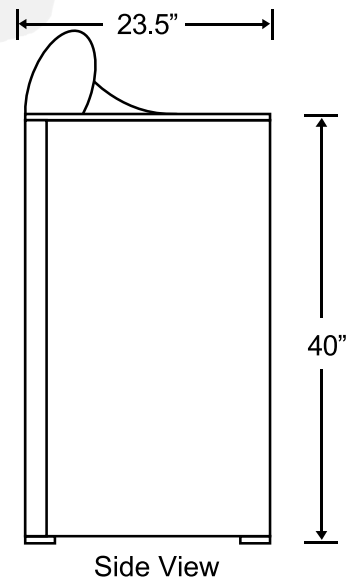

BISON

REFRIGERATION

Includes 2 Year Parts + Labor / 5 Year Compressor Warranty
BFM-4 1 Door Countertop Display Freezer

Dimensions

Exterior Dimensions (Inches)	23.5" x 21.5" x 40"
Interior Dimensions (Inches)	17.8" x 14.2" x 26.8"
Packaging Dimensions (Inches)	26.8" x 23.6" x 42.7"
Net Volume (cu. ft.)	4 cu. ft.
Net Weight	110 lbs
Gross Weight	118.8 lbs

Construction

Exterior Material	Painted steel
Liner Material	Painted Aluminum
Door/Lid Material	Glass Door
Insulation Material	Cyclopentane
# of Doors	1
Self Closing Door	Yes
Lock Mounted	No
# of Shelves	3
Feet	4
Top + Interior Lighting	LED
Shelf Material	Plastic coated steel
Shelf Load Capacity	13.2 lbs

Cooling

Temperature Range	-13° - 5° F
Refrigerant	R290a
Maximum Ambient Temperature Rating	
Defrosting	Manual
Temperature Display	Yes
Temperature Controller	Digital
Cooling System	Cold Wall
Compressor H/P	1/4
Climate Rating (F)	90

Electrical

Voltage (v/Hz)	115/60
Connection Rating Amps	1.8
Plug Type	5-15p

NEMA 5-15P

COMPLIES WITH ANSI/NSF 7
FOR FOOD SERVICE