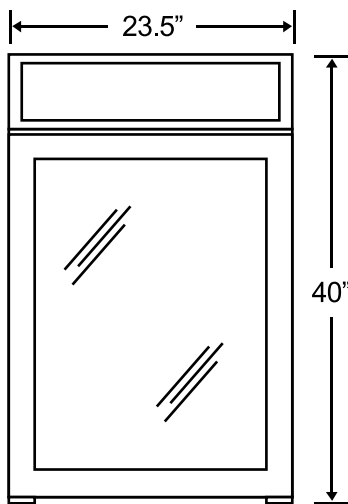

BISON

REFRIGERATION

Includes 2 Year Parts + Labor / 5 Year Compressor Warranty
BFM-4 1 Door Countertop Display Freezer

Dimensions

Exterior Dimensions (Inches)	23.5" x 21.5" x 40"
Interior Dimensions (Inches)	17.8" x 14.2" x 26.8"
Packaging Dimensions (Inches)	26.8" x 23.6" x 42.7"
Net Volume (cu. ft.)	4 cu. ft.
Net Weight	110 lbs
Gross Weight	118.8 lbs

Construction

Exterior Material	Painted steel
Liner Material	Painted Aluminum
Door/Lid Material	Glass Door
Insulation Material	Cyclopentane
# of Doors	1
Self Closing Door	Yes
Lock Mounted	No
# of Shelves	3
Feet	4
Top + Interior Lighting	LED
Shelf Material	Plastic coated steel
Shelf Load Capacity	13.2 lbs

Cooling

Temperature Range	-13° - 5° F
Refrigerant	R290a
Maximum Ambient Temperature Rating	
Defrosting	Manual
Temperature Display	Yes
Temperature Controller	Digital
Cooling System	Cold Wall
Compressor H/P	1/4
Climate Rating (F)	90

Electrical

Voltage (v/Hz)	115/60
Connection Rating Amps	1.8
Plug Type	5-15p

NEMA 5-15P

COMPLIES WITH ANSI/NSF 7
FOR FOOD SERVICE