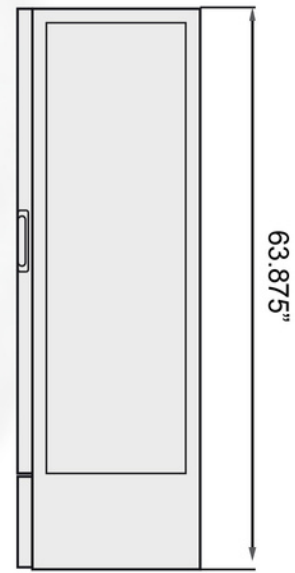

AGM-12 1 DOOR REACH-IN GLASS DOOR REFRIGERATOR

INCLUDE 3 YEAR PARTS + LABOR / 5 YEAR COMPRESSOR WARRANTY

Dimensions

Exterior Dimensions (WxDxH)	24.75" x 24.625" x 63.875"
Interior Dimensions (WxDxH)	21.875" x 18.875" x 49.875"
Capacity (cu. ft.)	11.5 cu. ft. or 325.6lbs
Unpackaged Weight	198.4 lbs
Packaging Dimensions (WxDxH)	27.25" x 25.125" x 67.125"

Cooling

Temperature Range	32° - 44.6° F
Refrigerant	R290
Maximum Ambient Temperature Rating	
Defrosting	Automatic
Temperature Display	Yes
Temperature Controller	Digital
H/P	1/5

Construction

Exterior Material	Pre-painted steel
Interior Material	Pre-painted steel
Insulation Material	
Doors	1
Door Material	V7 Plastic Frame
Shelf Size (WxD)	20.875" x 17.25"
# Shelves	4
Shelf Load Capacity	

Electrical

Voltage	115
Amps	4.1A
Hz	60
Controller	ETC1H

24.75"
Front View

Top View

24.75"
Side View

NEMA 5-15P