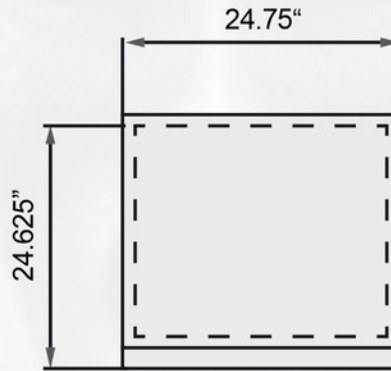

AGM-12 1 DOOR REACH-IN GLASS DOOR REFRIGERATOR

INCLUDE 3 YEAR PARTS + LABOR / 5 YEAR COMPRESSOR WARRANTY

Dimensions

Exterior Dimensions (WxDxH)	24.75" x 24.625" x 63.875"
Interior Dimensions (WxDxH)	21.875" x 18.875" x 49.875"
Capacity (cu. ft.)	11.5 cu. ft. or 325.6lbs
Unpackaged Weight	198.4 lbs
Packaging Dimensions (WxDxH)	27.25" x 25.125" x 67.125"

Cooling

Temperature Range	32° - 44.6° F
Refrigerant	R290
Maximum Ambient Temperature Rating	
Defrosting	Automatic
Temperature Display	Yes
Temperature Controller	Digital
H/P	1/5

Construction

Exterior Material	Pre-painted steel
Interior Material	Pre-painted steel
Insulation Material	
Doors	1
Door Material	V7 Plastic Frame
Shelf Size (WxD)	20.875" x 17.25"
# Shelves	4
Shelf Load Capacity	

Electrical

Voltage	115
Amps	4.1A
Hz	60
Controller	ETC1H

Top View

NEMA 5-15P