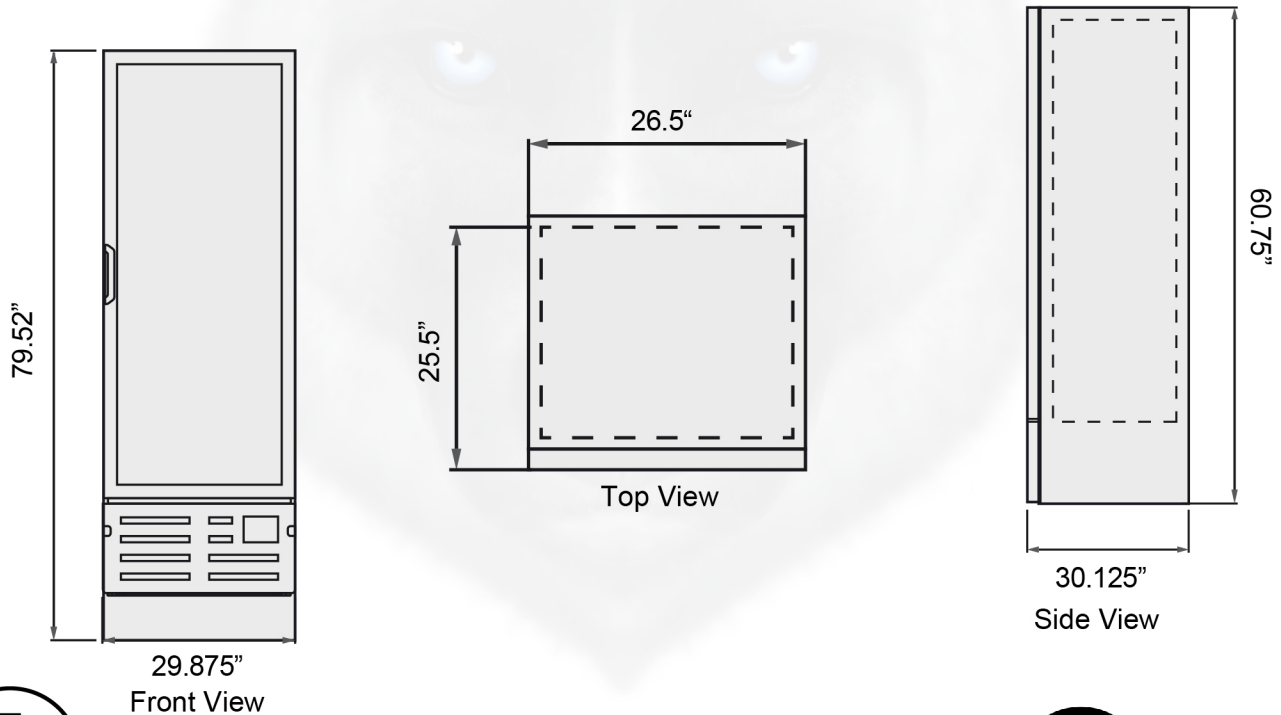

Electrical

Voltage	115
Amps	7.7A
Hz	60
Controller	CIF