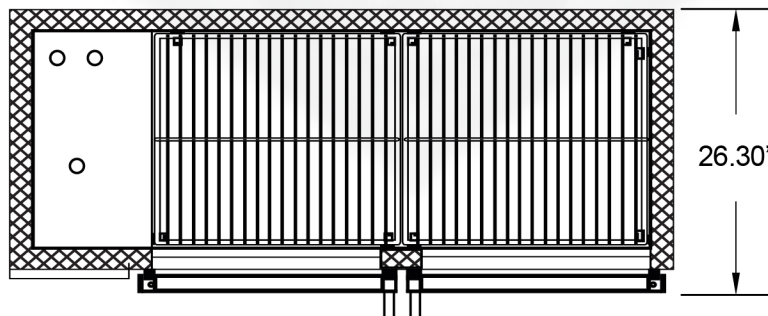

ABBB-69 2 SOLID DOOR BACK BAR

INCLUDE 3 YEAR PARTS + LABOR / 5 YEAR COMPRESSOR WARRANTY

Dimensions

Exterior Dimensions (WxDxH)	69.9" x 26.30" x 37"
Interior Dimensions (WxDxH)	
Capacity (cu. ft.)	23.4 cu. ft.
Weight	262 lbs
Packaging Dimensions (WxDxH)	

Construction

Exterior Material	EGI(Electro Galvanized Iron) + Black Embossed Painting
Interior Material	Galvalume
Insulation Material	Cyclopentane
Shelf Material	SWRM-B + PE Coating
Shelf Load Capacity	132 lbs/EA
# Shelves	4

Cooling

Temperature Range	32° - 41° F
Refrigerant	R290
Maximum Ambient	95° F
Temperature Rating	N Class
Defrosting	Automatic
Temperature Display	Analog Thermometer
Temperature Controller	Thermostat
H/P	3/8

Electrical

Voltage	115
Amps	3.5A
Hz	60
Phase	1

Top View