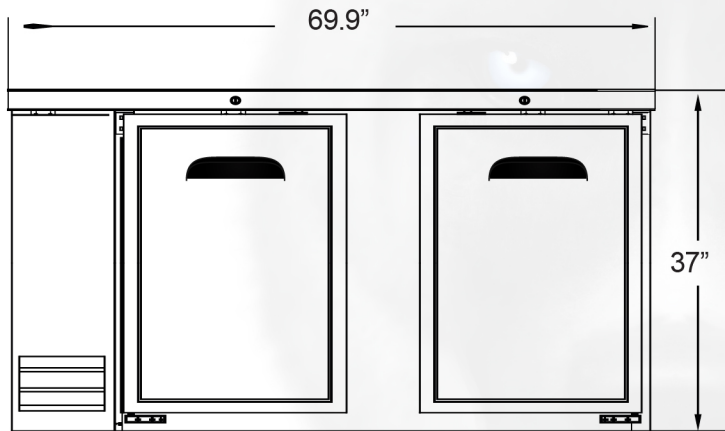

Electrical

Voltage	115
Amps	3.5A
Hz	60
Phase	1

Front View