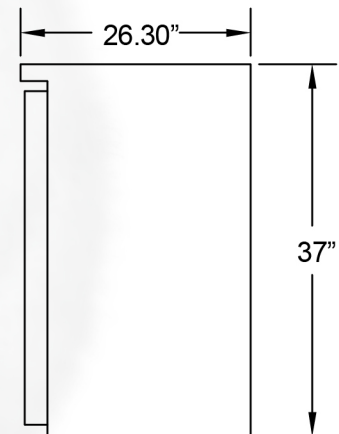

ABBB-69 2 SOLID DOOR BACK BAR

INCLUDE 3 YEAR PARTS + LABOR / 5 YEAR COMPRESSOR WARRANTY

Dimensions

Exterior Dimensions (WxDxH)	69.9" x 26.30" x 37"
Interior Dimensions (WxDxH)	
Capacity (cu. ft.)	23.4 cu. ft.
Weight	262 lbs
Packaging Dimensions (WxDxH)	

Construction

Exterior Material	EGI(Electro Galvanized Iron) + Black Embossed Painting
Interior Material	Galvalume
Insulation Material	Cyclopentane
Shelf Material	SWRM-B + PE Coating
Shelf Load Capacity	132 lbs/EA
# Shelves	4

Cooling

Temperature Range	32° - 41° F
Refrigerant	R290
Maximum Ambient	95° F
Temperature Rating	N Class
Defrosting	Automatic
Temperature Display	Analog Thermometer
Temperature Controller	Thermostat
H/P	3/8

Electrical

Voltage	115
Amps	3.5A
Hz	60
Phase	1

Side View