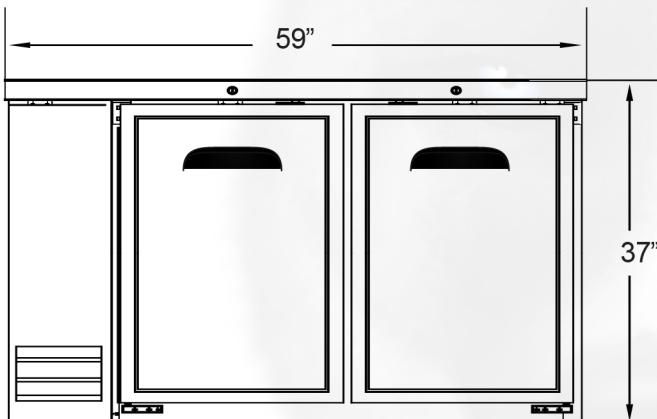

Electrical

Voltage	115
Amps	3.5A
Hz	60
Phase	1

Front View