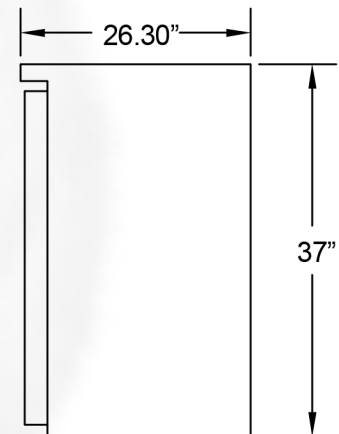

ABBB-59 2 SOLID DOOR BACK BAR

INCLUDE 3 YEAR PARTS + LABOR / 5 YEAR COMPRESSOR WARRANTY

Dimensions

Exterior Dimensions (WxDxH)	59" x 26.30" x 37"
Interior Dimensions (WxDxH)	
Capacity (cu. ft.)	19.4 cu. ft.
Weight	236 lbs
Packaging Dimensions (WxDxH)	

Construction

Exterior Material	EGI(Electro Galvanized Iron) + Black Embossed Painting
Interior Material	Galvalume
Insulation Material	Cyclopentane
Shelf Material	SWRM-B + PE Coating
Shelf Load Capacity	132 lbs/EA
# Shelves	4

Cooling

Temperature Range	32° - 41° F
Refrigerant	R290
Maximum Ambient	95° F
Temperature Rating	N Class
Defrosting	Automatic
Temperature Display	Analog Thermometer
Temperature Controller	Thermostat
H/P	3/8

Electrical

Voltage	115
Amps	3.5A
Hz	60
Phase	1

Side View