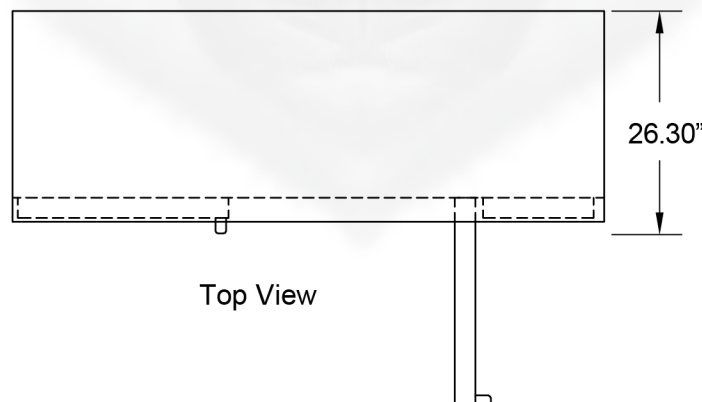

ABBB-59 2 SOLID DOOR BACK BAR

INCLUDE 3 YEAR PARTS + LABOR / 5 YEAR COMPRESSOR WARRANTY

Dimensions

Exterior Dimensions (WxDxH)	59" x 26.30" x 37"
Interior Dimensions (WxDxH)	
Capacity (cu. ft.)	19.4 cu. ft.
Weight	236 lbs
Packaging Dimensions (WxDxH)	

Construction

Exterior Material	EGI(Electro Galvanized Iron) + Black Embossed Painting
Interior Material	Galvalume
Insulation Material	Cyclopentane
Shelf Material	SWRM-B + PE Coating
Shelf Load Capacity	132 lbs/EA
# Shelves	4

Cooling

Temperature Range	32° - 41° F
Refrigerant	R290
Maximum Ambient	95° F
Temperature Rating	N Class
Defrosting	Automatic
Temperature Display	Analog Thermometer
Temperature Controller	Thermostat
H/P	3/8

Electrical

Voltage	115
Amps	3.5A
Hz	60
Phase	1

Top View